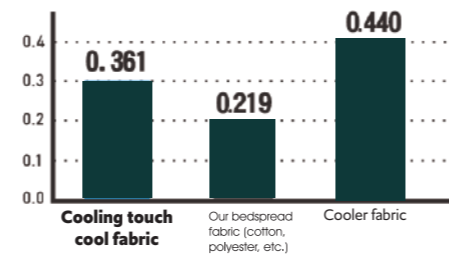

Cooling to touch

Cooling gel

Cooling gel facts

Tactile temperature comparison

Calculation based on the contact temperature sensation value (q-Max)

Self cooling bed blue

#17726

Dog bed S
61x50x13cm.