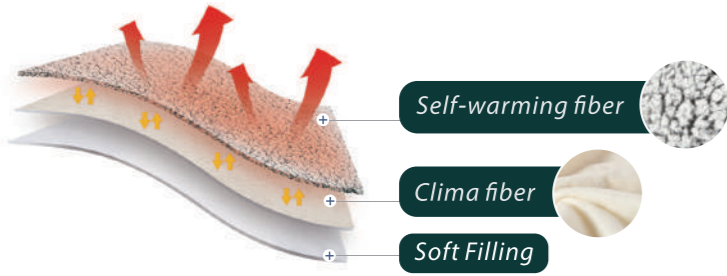

SELF-WARMING DOG BEDS

How does it work?

This multiple layered bed provides double functioning warmth thanks to the self warming Clima fiber.

- Keeps the temperature between 25-30°
- Dry and breathable fabric
- Lightweight and comfortable