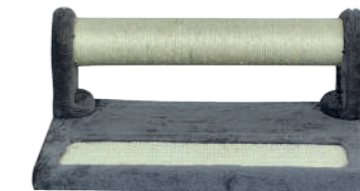

#40364

Scratching cylinder with board
dark grey
40x30x15cm.