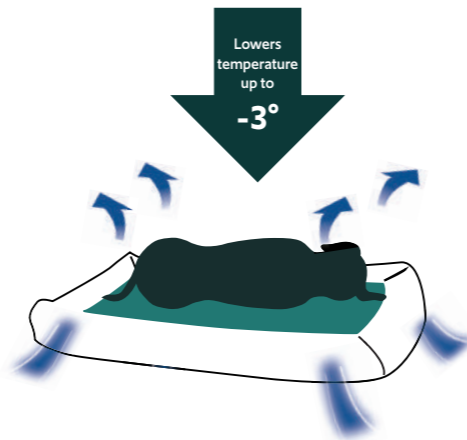

Cooling to touch

Cooling gel

Cooling gel facts

Tactile temperature comparison

Calculation based on the contact temperature sensation value (q-Max)

Self cooling bed blue

#17726

Dog bed S
61x50x13cm.